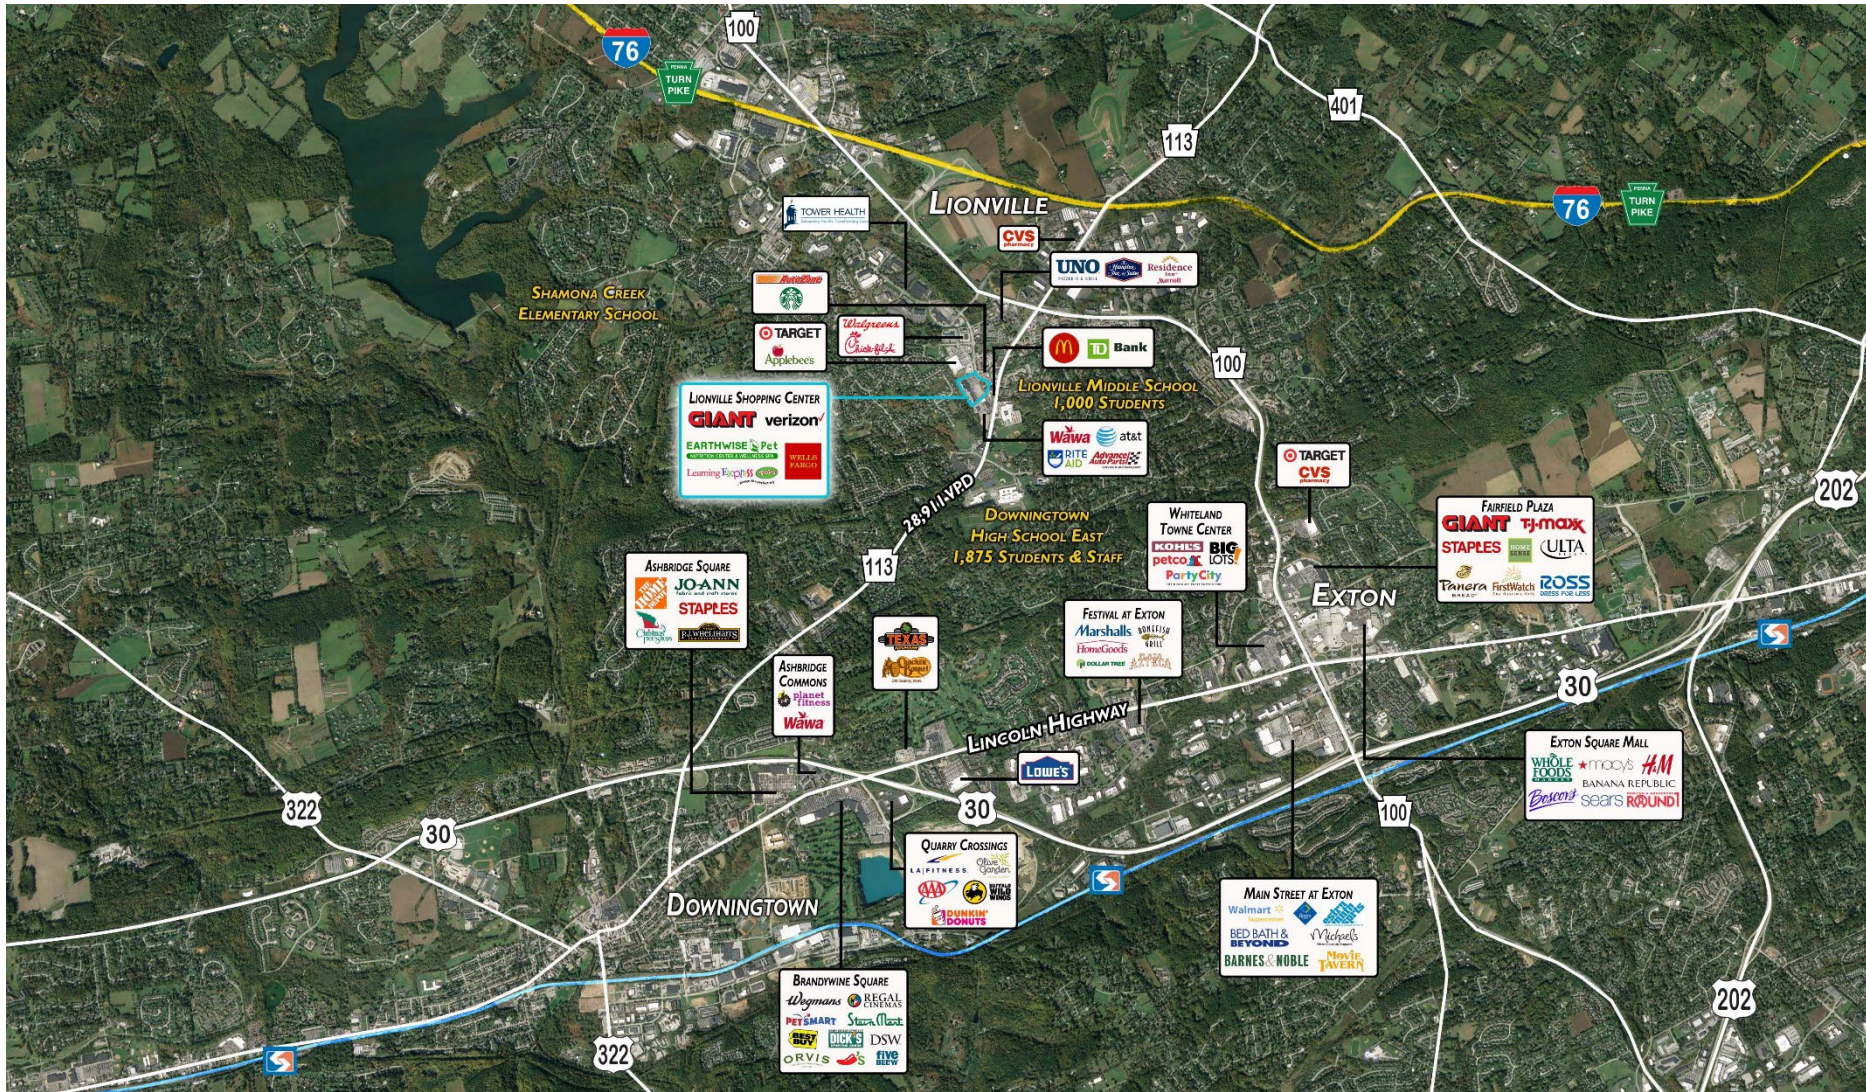

PARAMOUNT
REALTY

LIONVILLE SHOPPING CENTER

126 EAGLEVIEW BLVD., EXTON, PA 19341

ARLENE GRAY agray@paramountrealty.com
KRISTI PENNINGTON kpennington@paramountrealty.com

120 North Pointe Blvd., Suite 301, Lancaster, PA 17601
717-569-9373 | paramountrealty.com